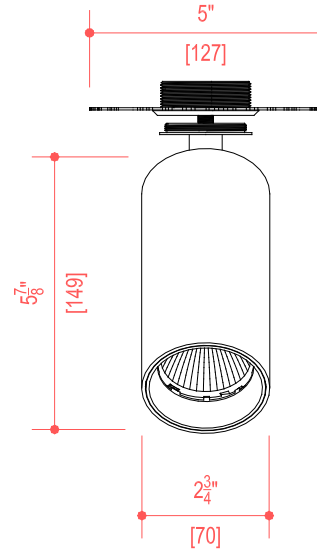

DORA-TL

AlchemieLighting

15-30W | 1600-3250 LUMENS | 90CRI | 2700-5000K

*Styish and Compact LED Luminaire that will enhance Architectural Applications.
Standard with 90CRI Rating and Integral Triac Dimmable Driver, Trimless Mounting.*

DETAILS

Dimming: Triac (5-100%), 0-10v
Input Voltage: 100-277v 50-60Hz
Finishes: White, Black, Silver
Beam Angle: 18,24,33,54 Degrees
Operating Temp Range:-20c through +45c
Warranty: 5 Years
Weight: 0.4lbs
Mounting: Perforated Plaster Flange
Reflector: 18, 24,33, 54 Degrees
Additional: Dora family also includes an adjustable zoom track light, surface, wall and pendant versions using the same optics.

DIMENSIONS

MOUNTING - ELECTRICAL BOX BY OTHERS

OPTIC ACCESSORIES- ORDER SEPERATELY

HEXCELL LOUVER

VARIOUS COLOR FILTERS AND CCT CORRECTION AVAILABLE. IN ADDITION TO SPREAD, SOLITE AND DIFFUSION MATERIALS

Ordering Information:

DORA-TL	WATTS : 15W 20W 30W
	TEMP : 2700K 3000K 3500K 4000K 5000K
	BEAM : 18 24 33 54
	BODY FINISH : WH BK SL
	BEZEL FINISH : WH BK SL

15w-1600lm | 20w-2280lm | 30w-3250lm (Based on 3000k)