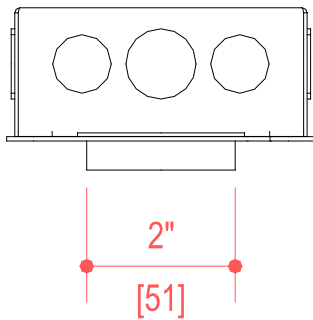

MOUNTING - ELECTRICAL BOX BY OTHERS